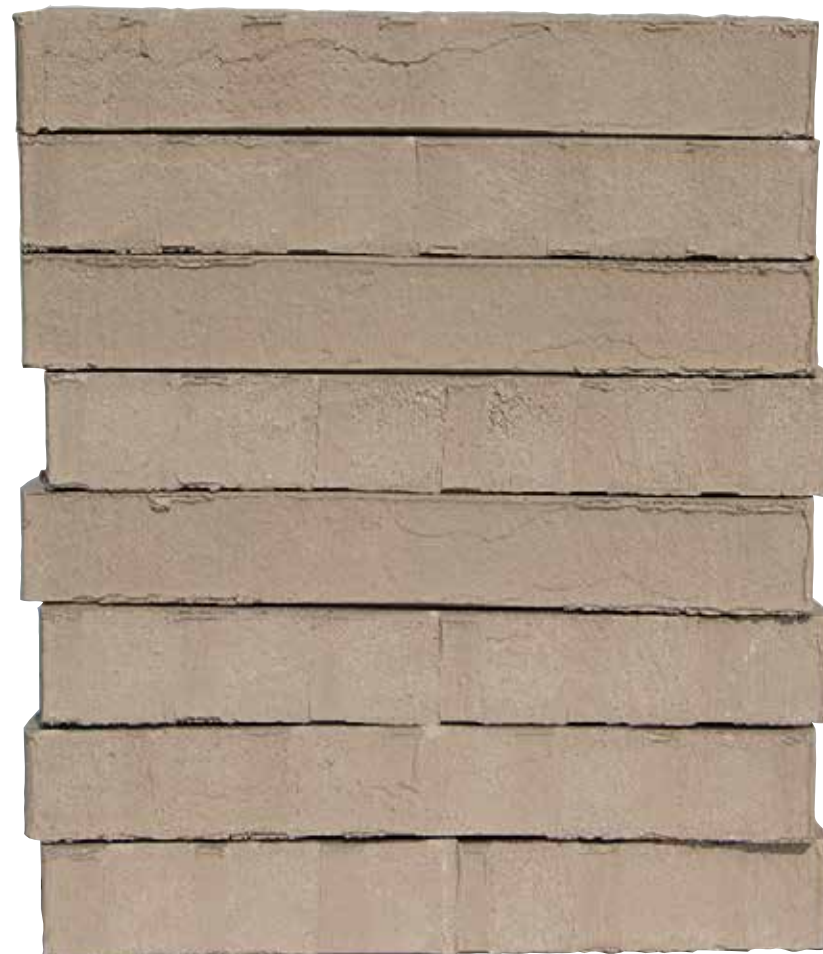

## Crest **Linea Terra** Long Bricks range

Available as 365 x 90x 52mm and 365 x 90x 40mm

Vesuvius Grey

Smoked Black Grey

*The reverse face of these bricks can also be used to good effect*

## Crest **Linea Terra** Long Bricks range

Available as 365 x 90x 52mm and 365 x 90x 40mm

Light Ochre

Ash Grey

*The reverse face of these bricks can also be used to good effect*